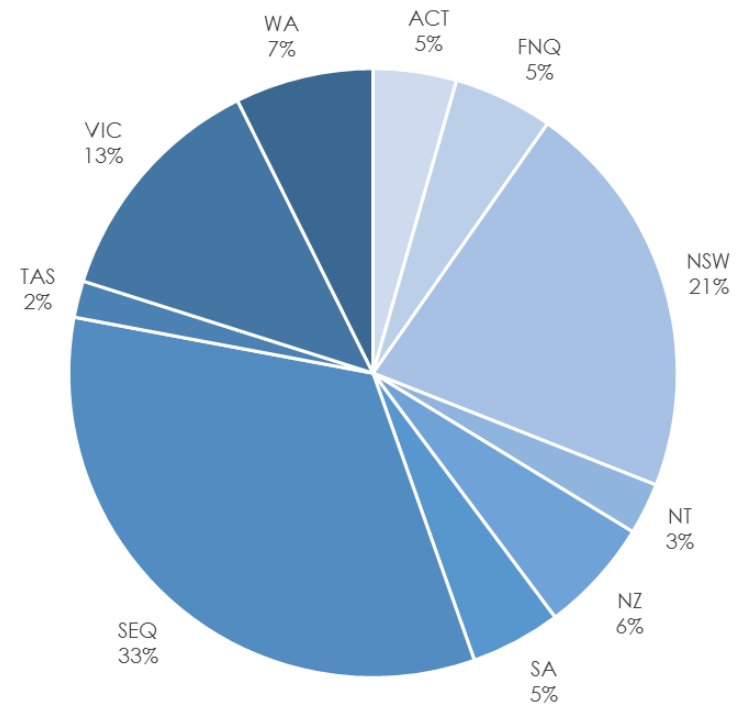

# Membership statistics

As at 28/07/2015, 1647 total active / financial members

## Memberships by type

## Memberships by Chapter / Division